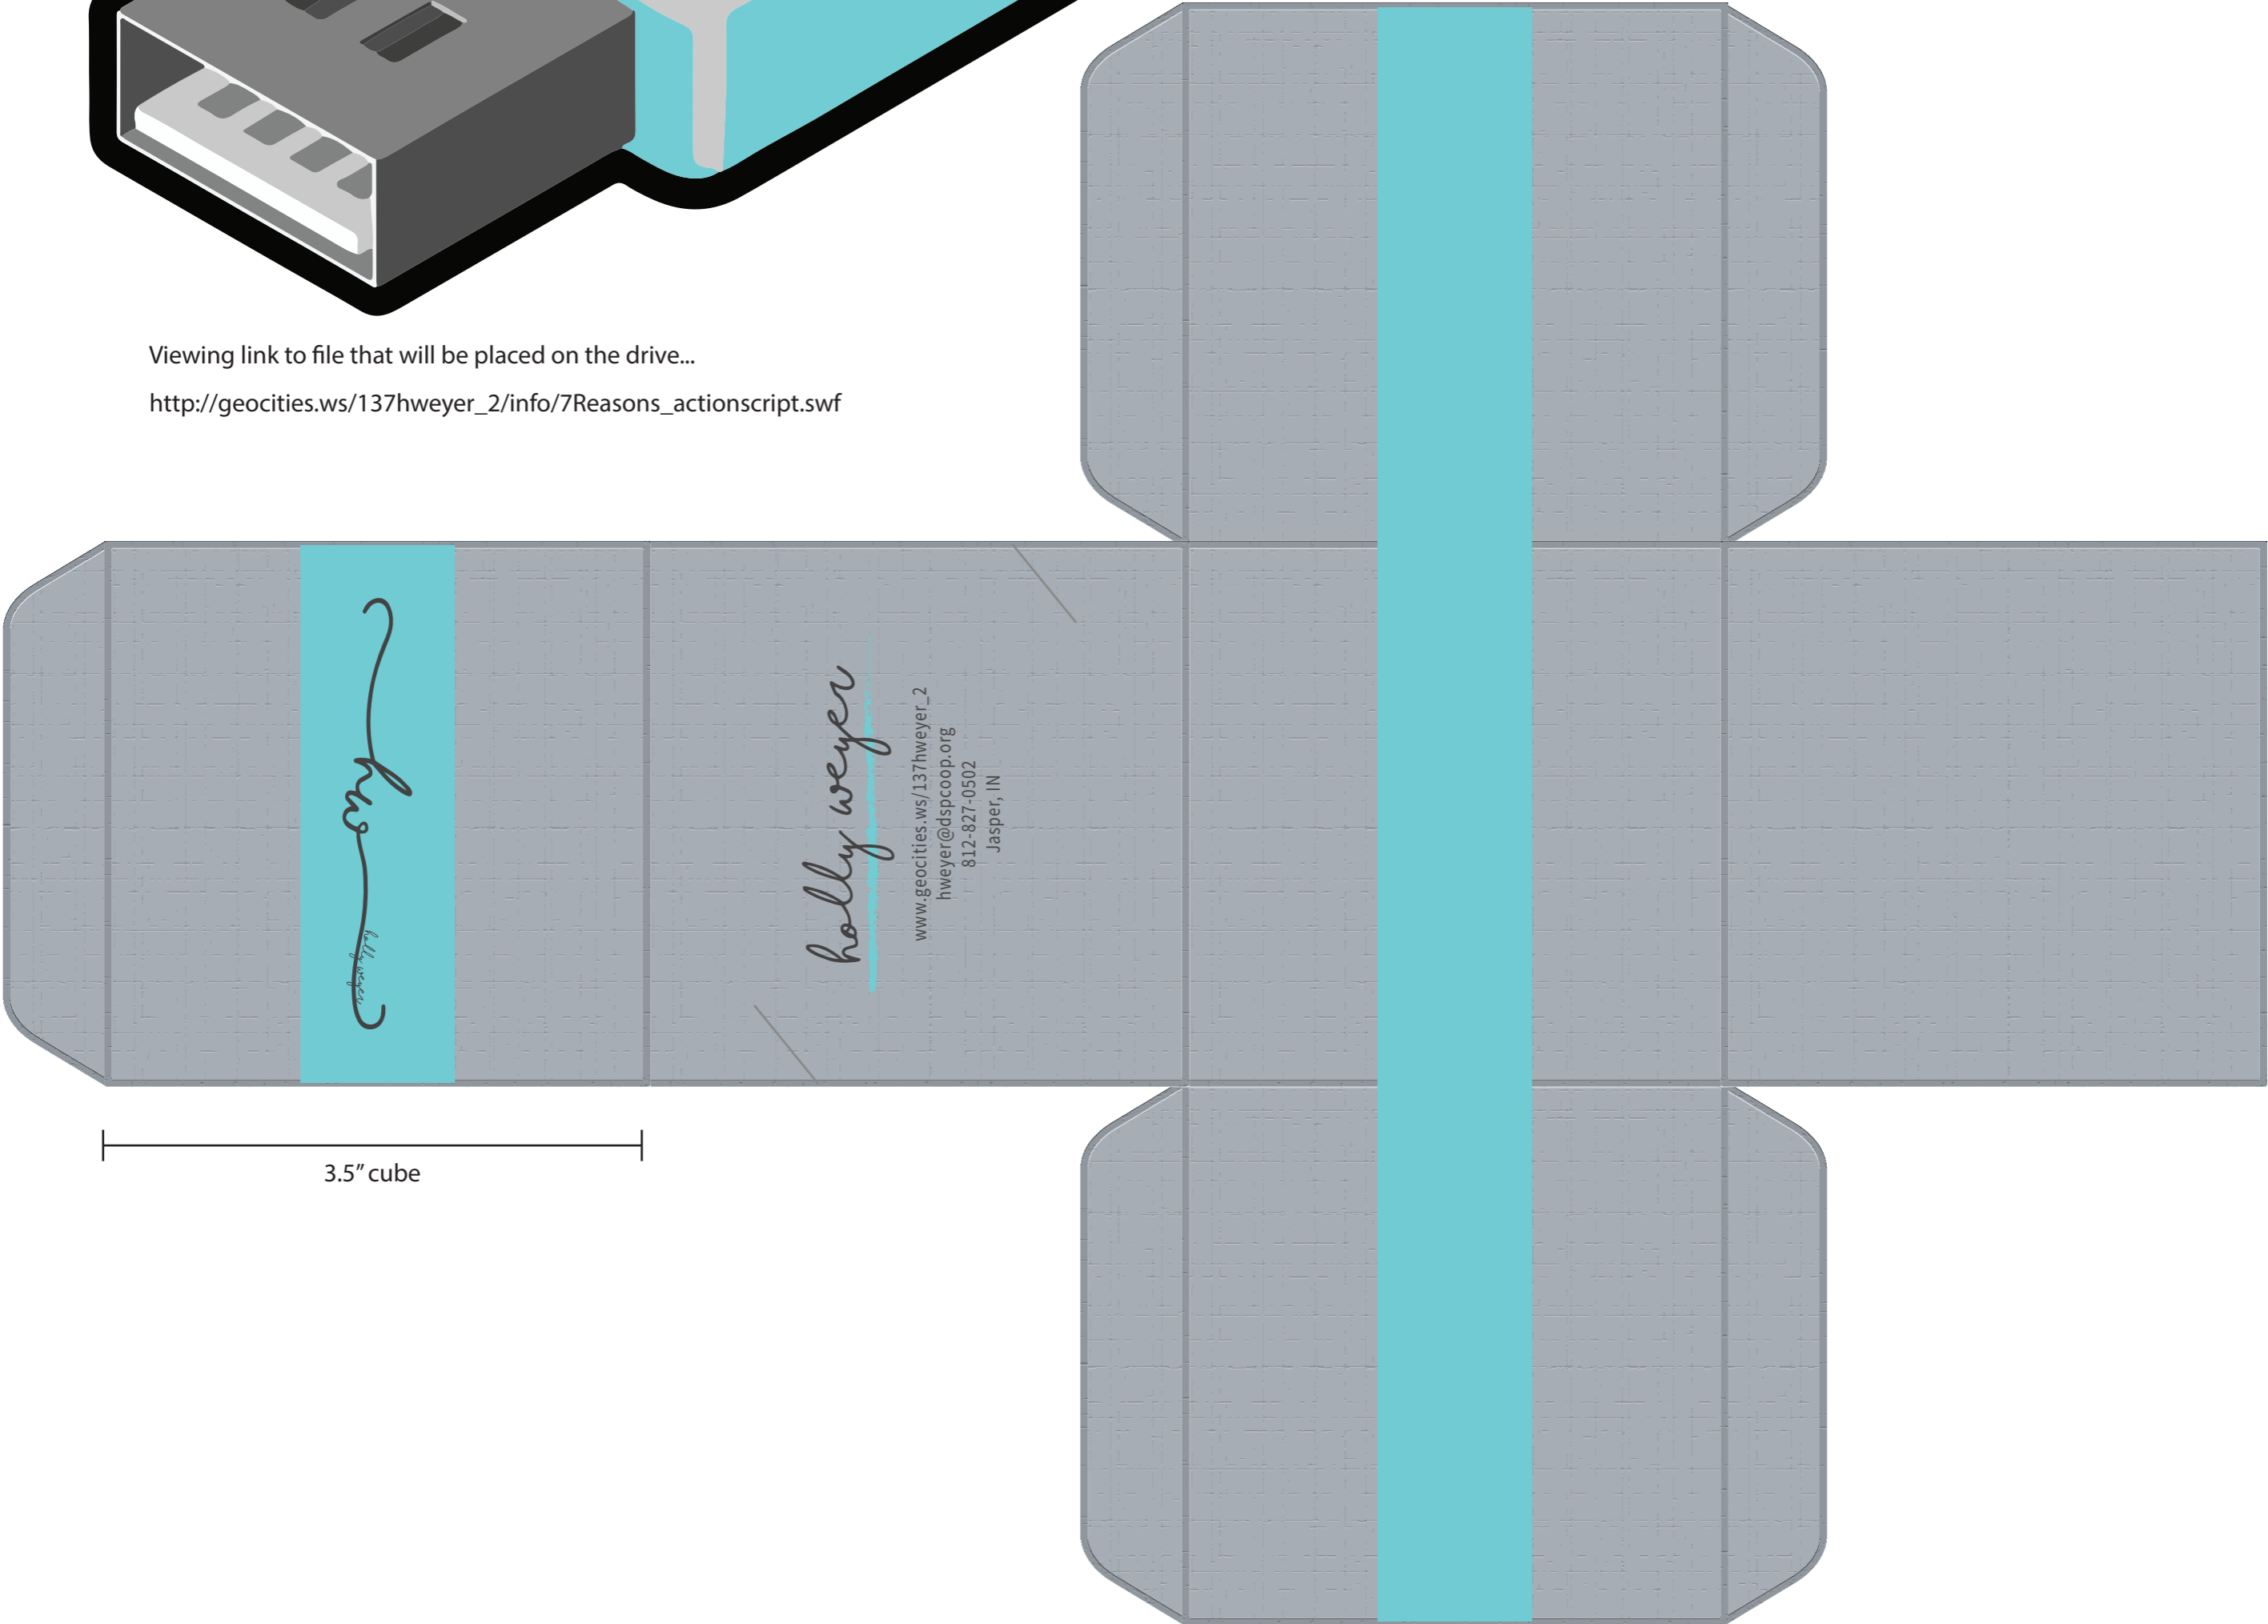

Outside of Box

Viewing link to file that will be placed on the drive...
http://geocities.ws/137hweyer_2/info/7Reasons_actionscript.swf

Inside of Box

The joker will be 2.5" tall
The spring will be 3.5" tall
when not compressed.

A "paper pocket" will slide over the end of the spring and be glued into place. This will allow the spring to be attached to the center inside bottom of the box and also onto the back of the jack with glue.