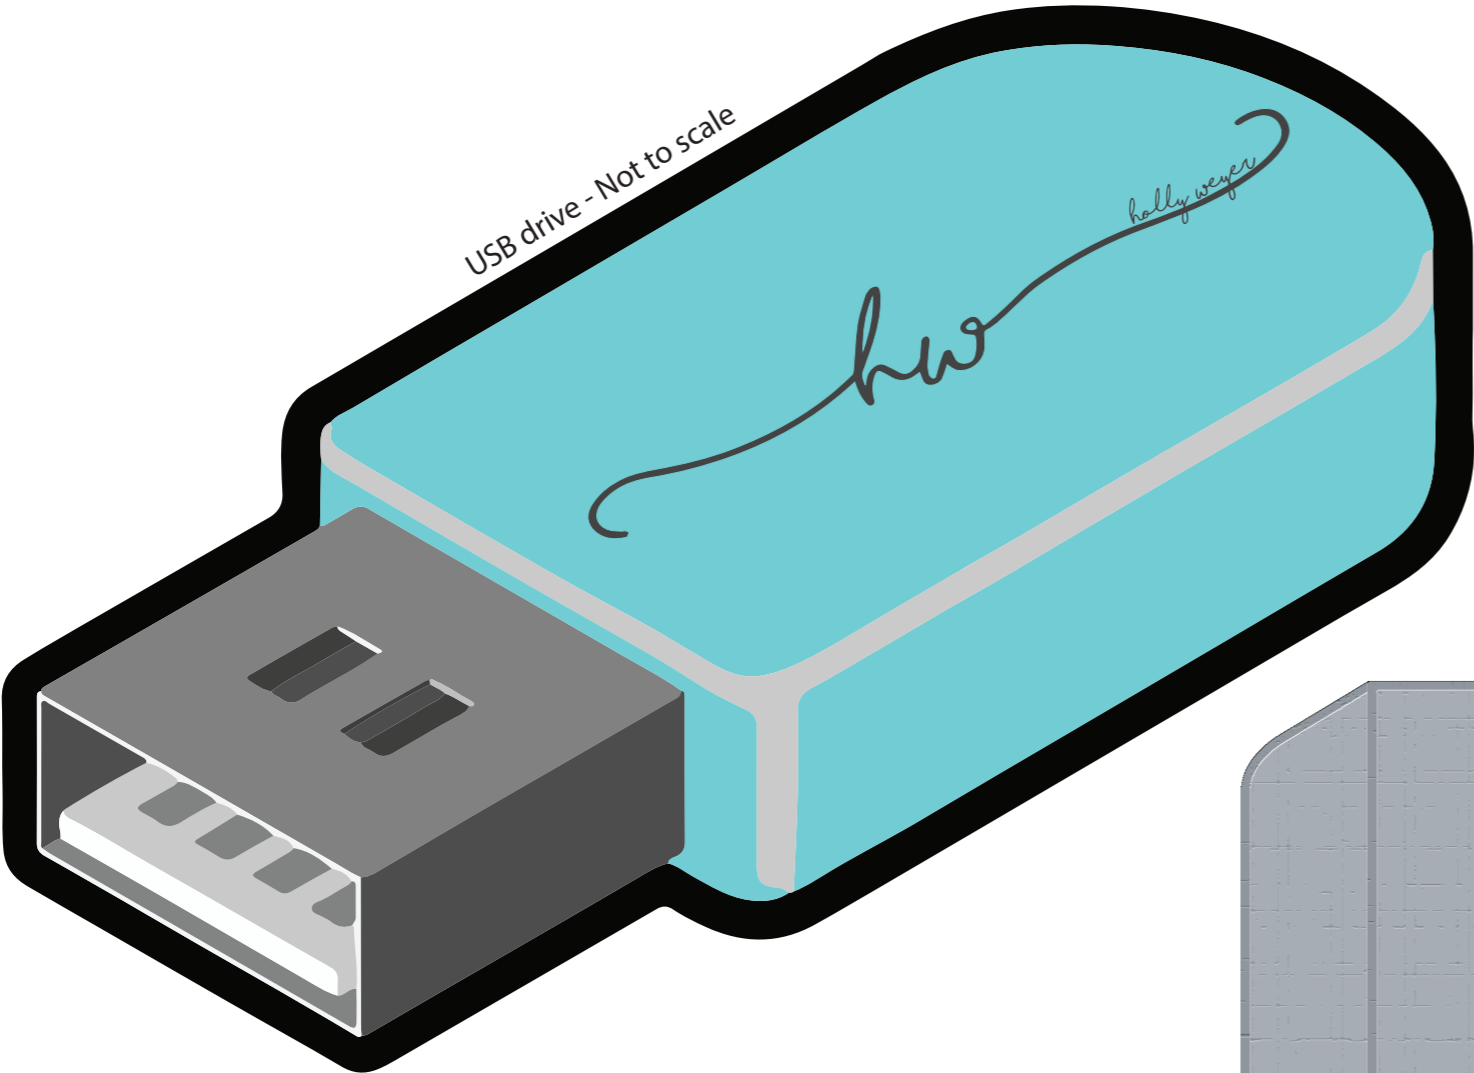

Outside of Box

Viewing link to file that will be placed on the drive...
http://geocities.ws/137hweyer_2/info/7Reasons_actionscript.swf

Inside of Box

The joker will be 2.5" tall
The spring will be 3.5" tall
when not compressed.

A "paper pocket" will slide over the end of the spring and be glued into place. This will allow the spring to be attached to the center inside bottom of the box and also onto the back of the jack with glue.