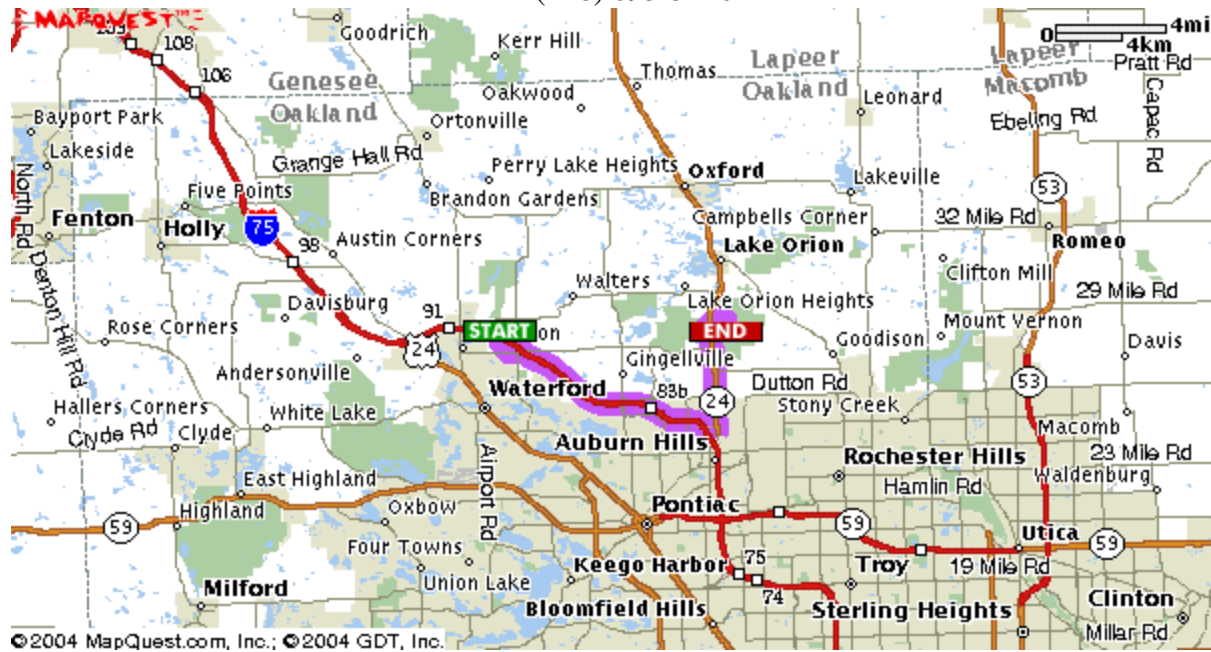

Driving Directions

Lake Orion High School
495 E. Scripps Rd.
Lake Orion
(248) 693-5420

Directions from Clarkston High School, 6093 Flemings Lake Rd, Clarkston	Mileage
1. Start out going East on FLEMINGS LAKE RD toward WALTERS RD.	0.1 miles
2. Turn RIGHT onto WALTERS RD	0.5 miles
3. Turn LEFT onto WALDON RD.	0.5 miles
4. Turn LEFT onto SASHABAW RD.	< 0.1 miles
5. Merge onto I-75 S toward PONTIAC.	7.0 miles
6. Take the M-24 N exit- exit number 81- toward LAPEER.	1.2 miles
7. Merge onto LAPEER RD/MI-24 N.	4.1 miles
8. Turn RIGHT onto E SCRIPPS RD.	0.5 miles
Total Estimated Time: 20 minutes	
Total Distance: 14.22 miles	