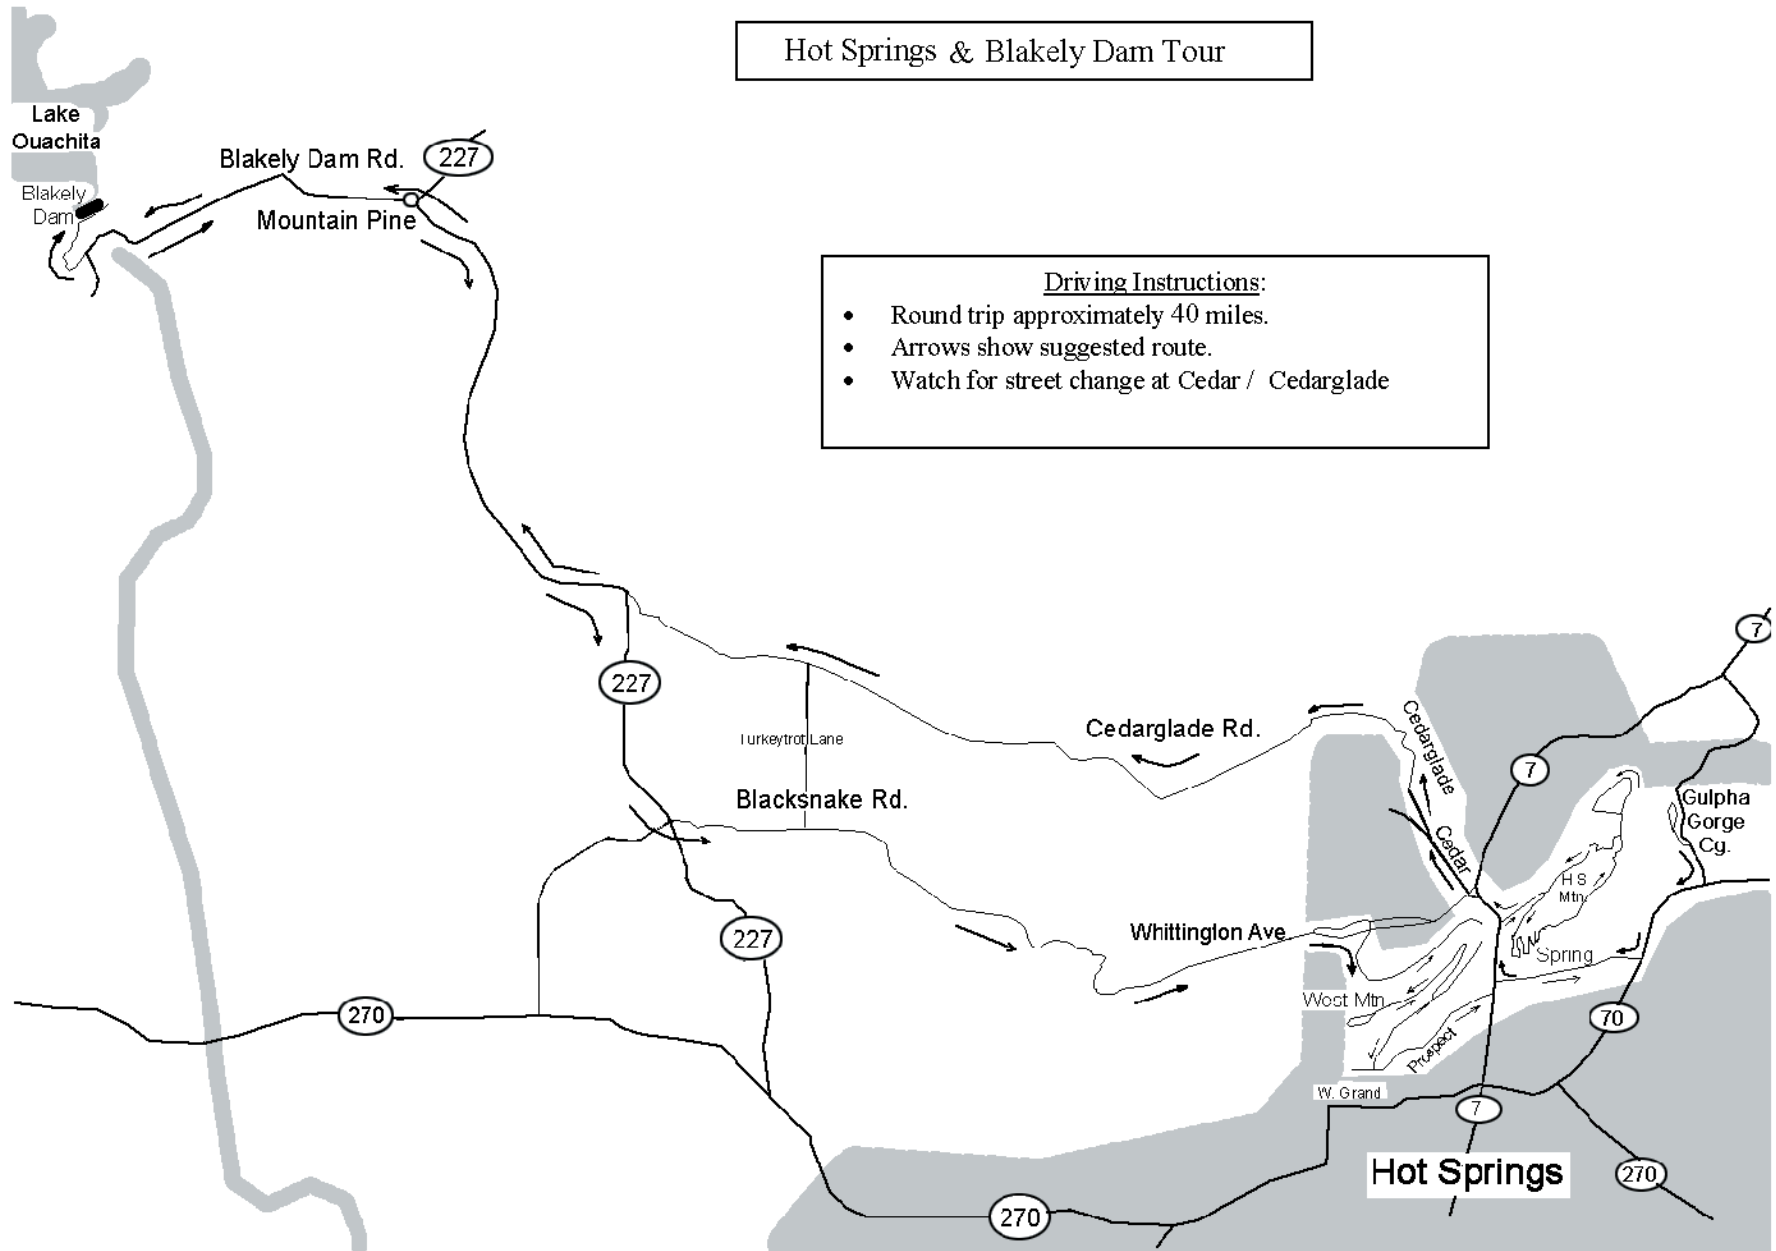

## Hot Springs & Blakely Dam Tour

### Driving Instructions:

- Round trip approximately 40 miles.
- Arrows show suggested route.
- Watch for street change at Cedar / Cedarglade