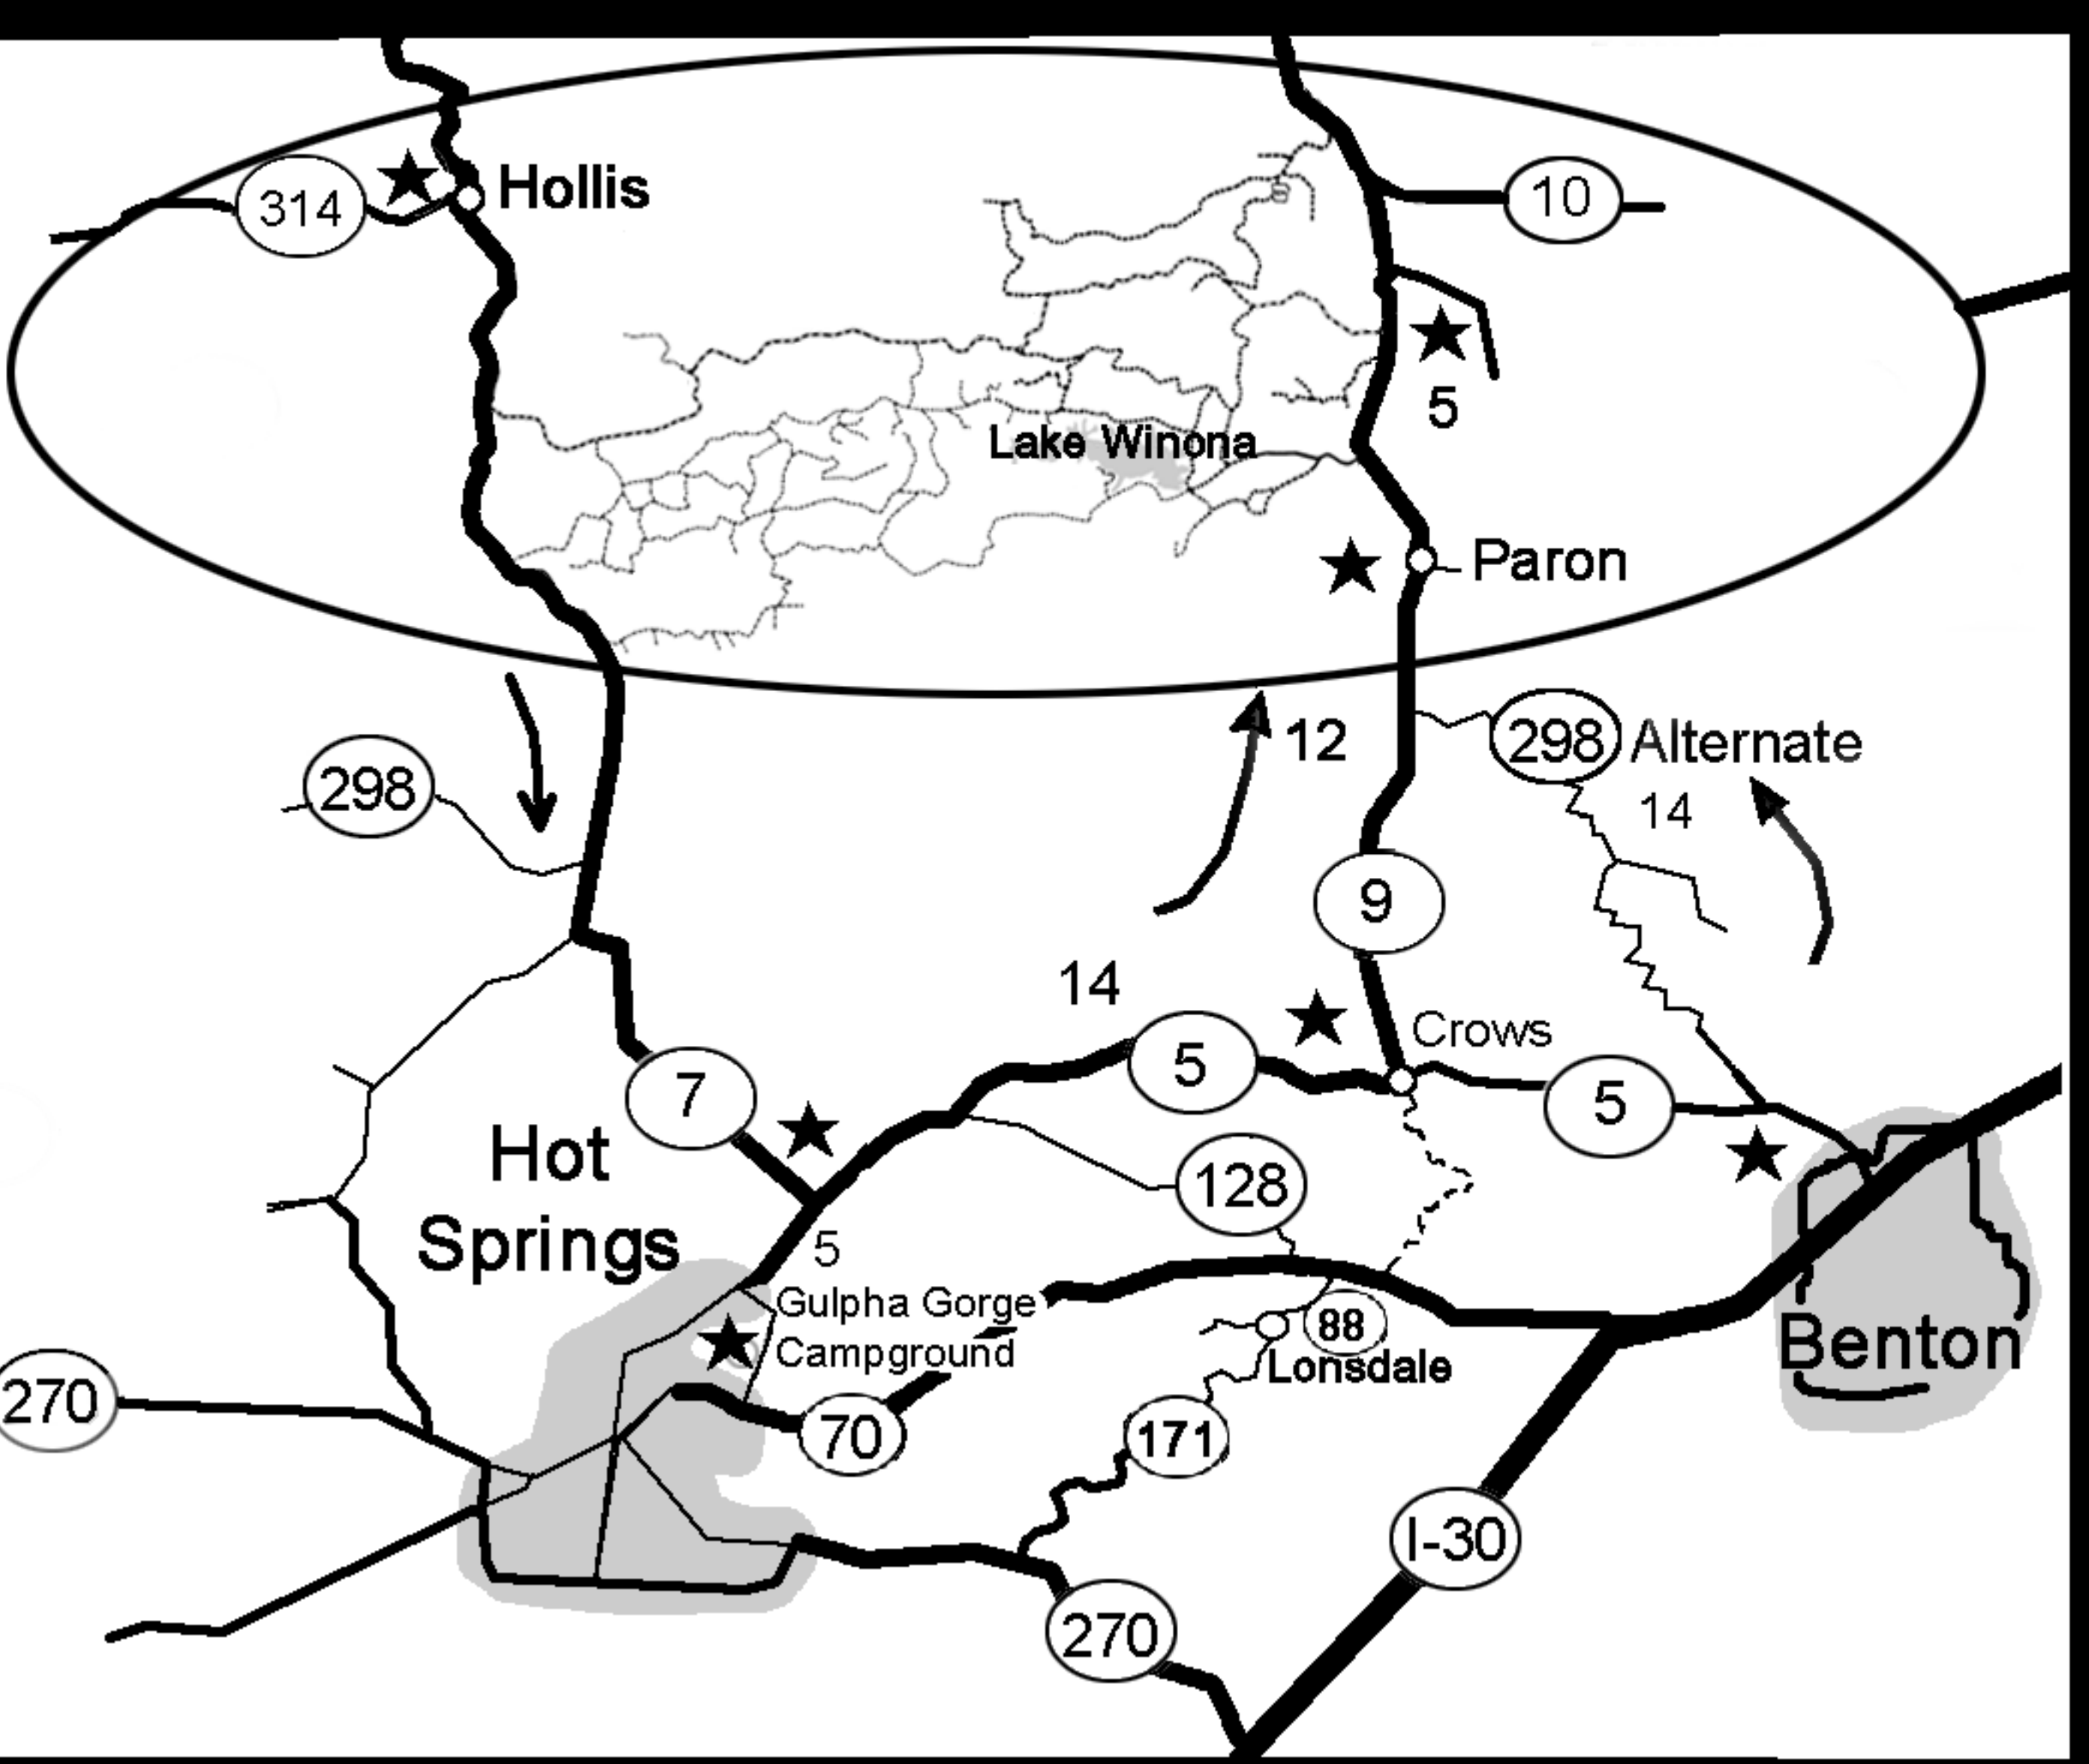

# Winona Area Tour

## Driving Instructions:

- Round trip 82 miles.
- Arrows show basic route.
- Alternate is an option for extra twisties.

## Suggestions:

- This route for those who like dirt / gravel roads.
- GPS recommended. Lots of opportunities to get lost.