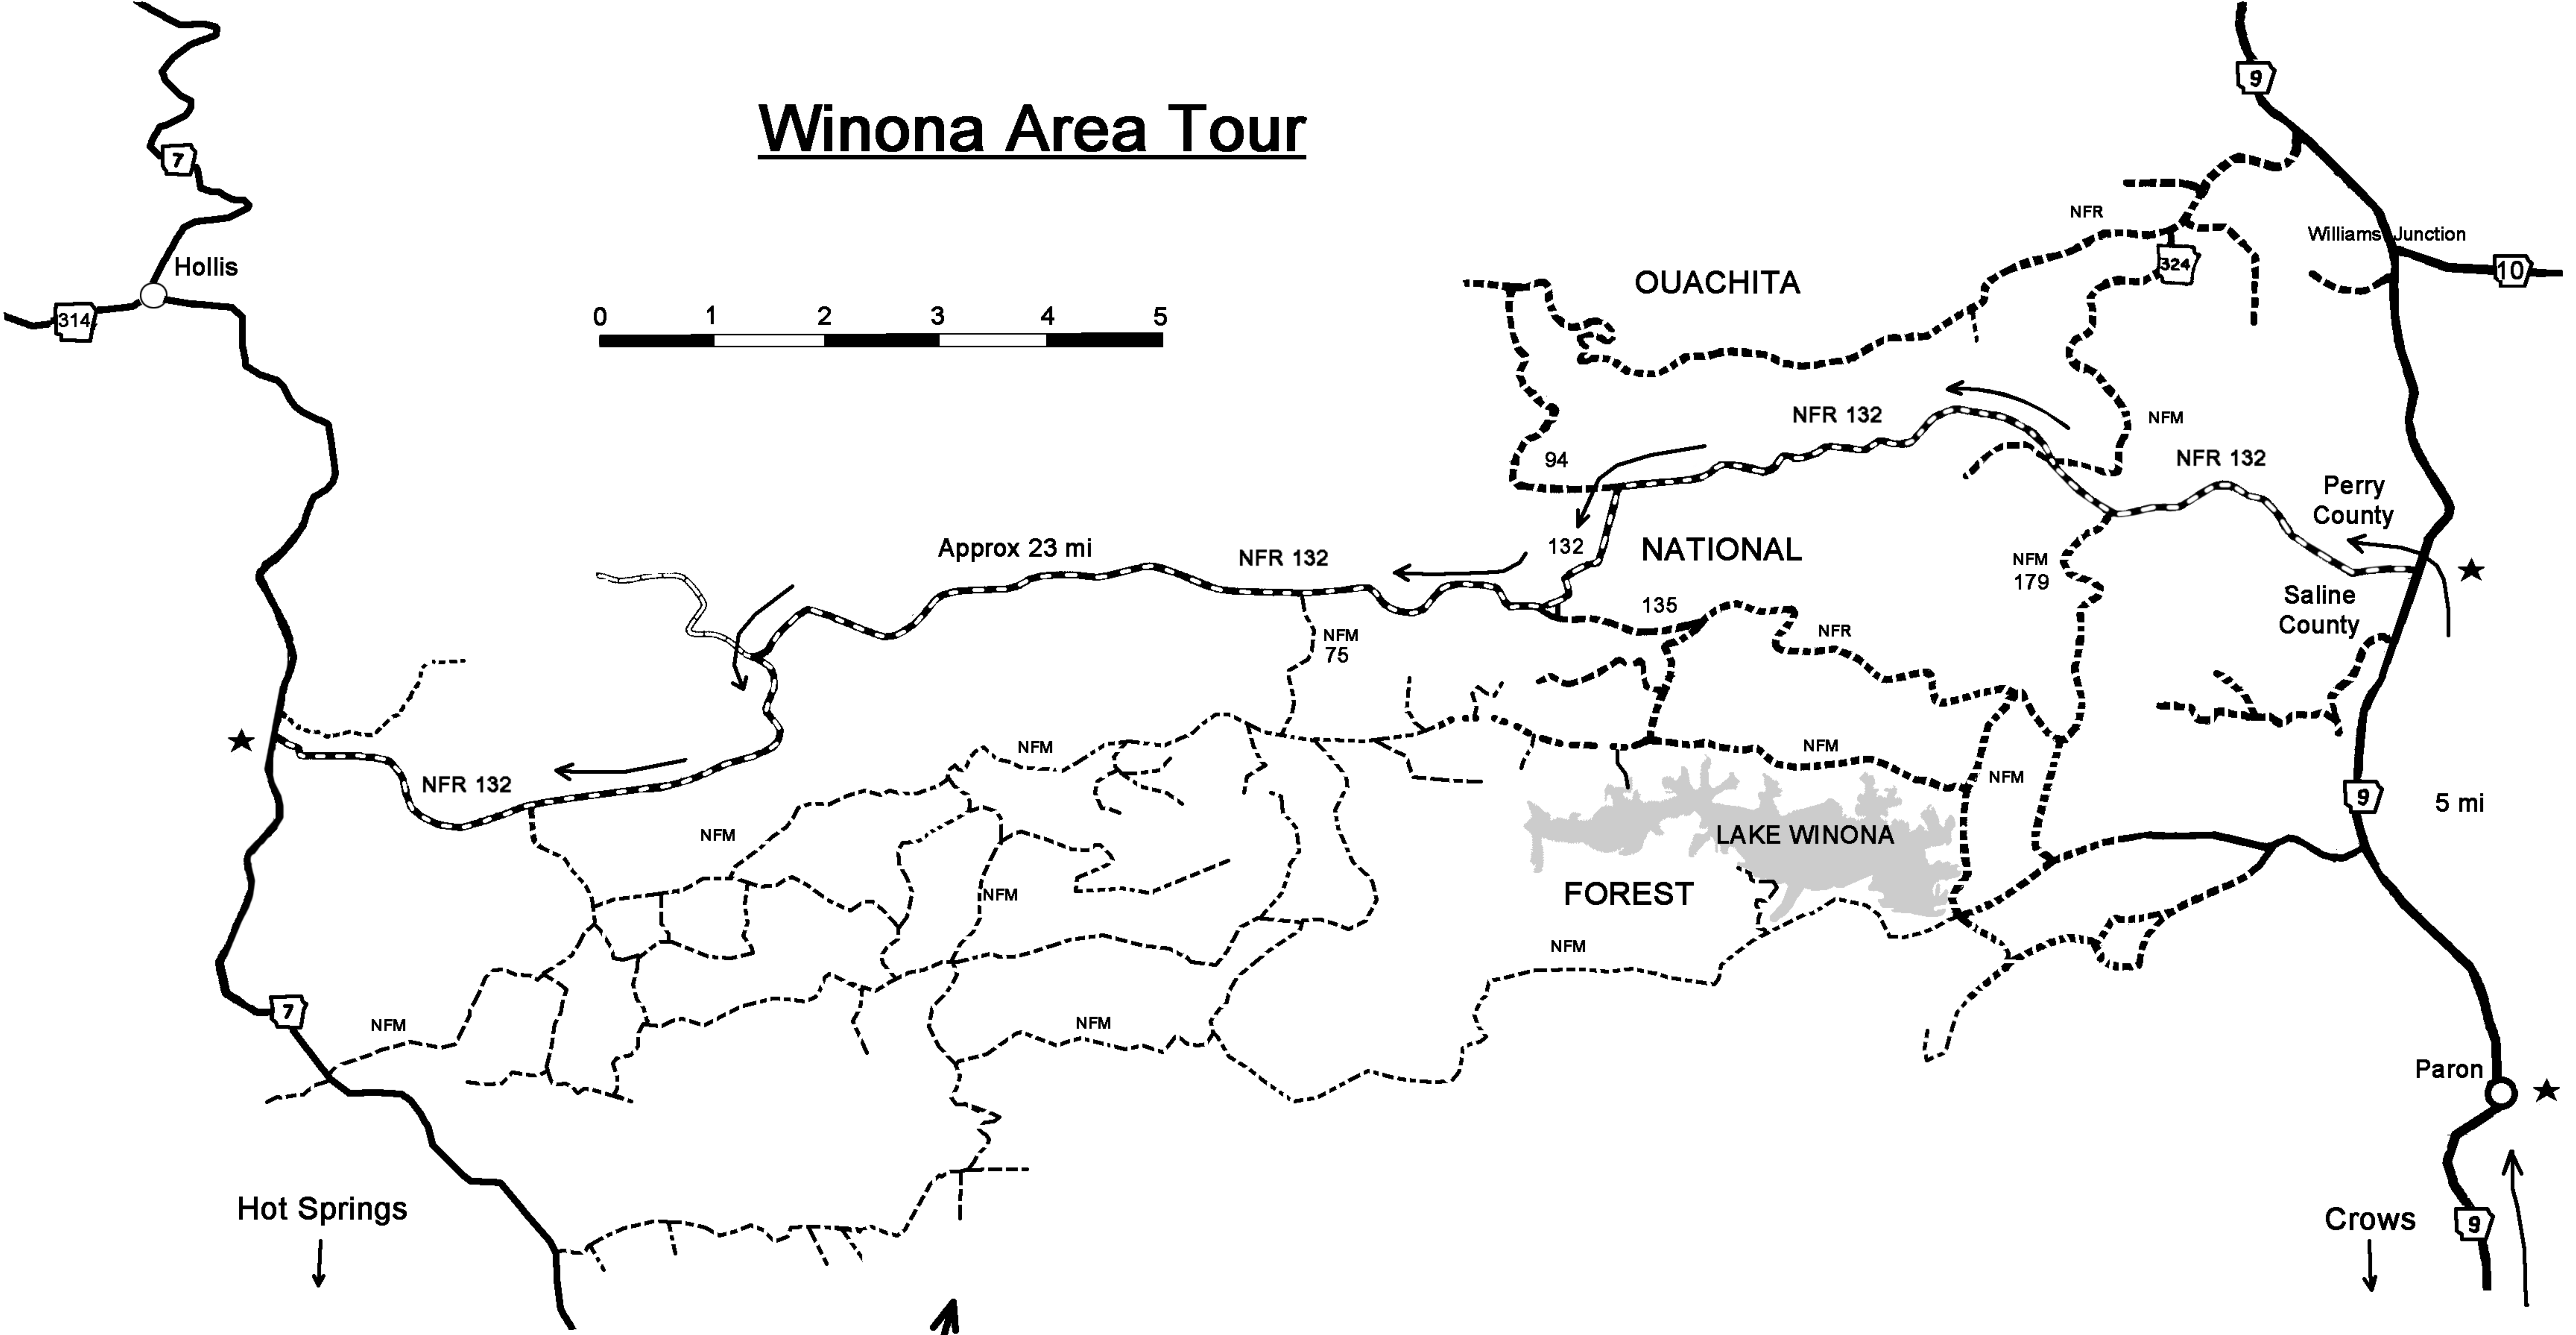

# Winona Area Tour

## Driving Instructions:

- Round trip 82 miles.
- Arrows show basic route.
- Alternate is an option for extra twisties.

## Suggestions:

- This route for those who like dirt / gravel roads.
- GPS recommended. Lots of opportunities to get lost.