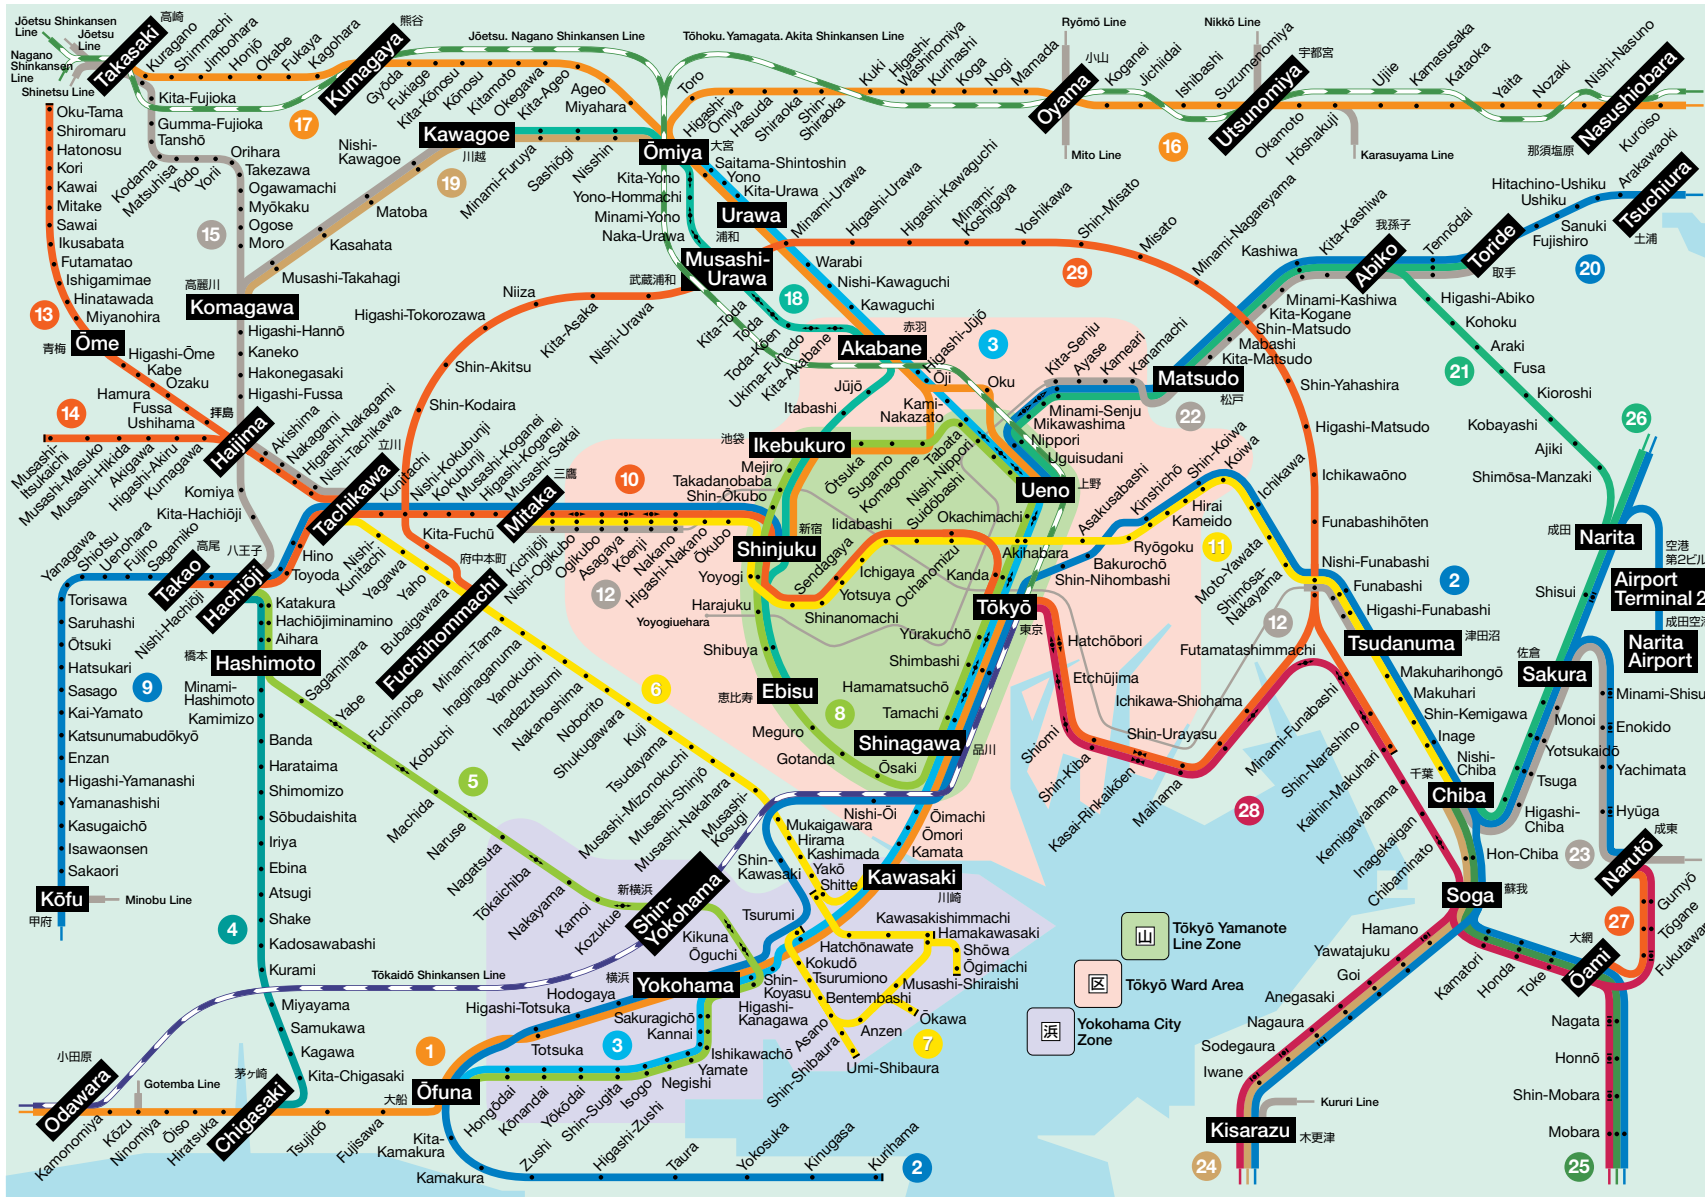

JR EAST Railway Lines in Greater Tokyo

東京近郊路線図

1. 1 Tōkaidō Line 東海道線
   - 2 Yokosuka Line Sōbu Line [Rapid Service] 横須賀線・総武線快速
   - 3 Keihin-Tōhoku Line. Negishi Line 京浜東北線・根岸線
   - 4 Sagami Line 相模線
   - 5 Yokohama Line. Negishi Line 横浜線・根岸線
   - 6 Nambu Line 南武線
   - 7 Tsurumi Line 鶴見線
   - 8 Yamanote Line 山手線
   - 9 Chūō Line 中央線
   - 10 Chūō Line [Rapid Service] 中央線快速
   - 11 Chūō Line Sōbu Line [Local Train] 中央線・総武線各駅停車
   - 12 Chūō Line-Tōzai Subway Line through service 中央線・地下鉄東西線直通
   - 13 Ōme Line 青梅線
   - 14 Itsukaichi Line 五日市線
   - 15 Hachikō Line 八高線
   - 16 Utsunomiya Line [Tōhoku Line] 宇都宮線(東北線)
   - 17 Takasaki Line 高崎線
   - 18 Saikyō Line 埼京線
   - 19 Kawagoe Line 川越線
   - 20 Jōban Line 常磐線
   - 21 Jōban Line [Rapid Service] Narita Line 常磐線快速・成田線
   - 22 Jōban Line [Local Train]-Chiyoda Subway Line through service 常磐線各駅停車・地下鉄千代田線直通
   - 23 Sōbu Line 総武線
   - 24 Uchibō Line 内房線
   - 25 Sotobō Line 外房線
   - 26 Narita Line 成田線
   - 27 Tōgane Line 東金線
   - 28 Keiō Line 京葉線
   - 29 Musashino Line. Keiō Line 武蔵野線・京葉線
2. ▶▶▶ Rapid service trains do not stop. Some Rapid service trains do stop at Chibaminato.
   - ▶▶ Does not stop in morning and evening rush hours.
   - ▶▶▶ Does not stop on Saturdays, Sundays and holidays.*
   - ▶▶▶ Stops on Saturdays, Sundays and holidays only.*
   - ▶▶▶ Some trains do not stop.
3. *Except for Keiō Line local service trains.