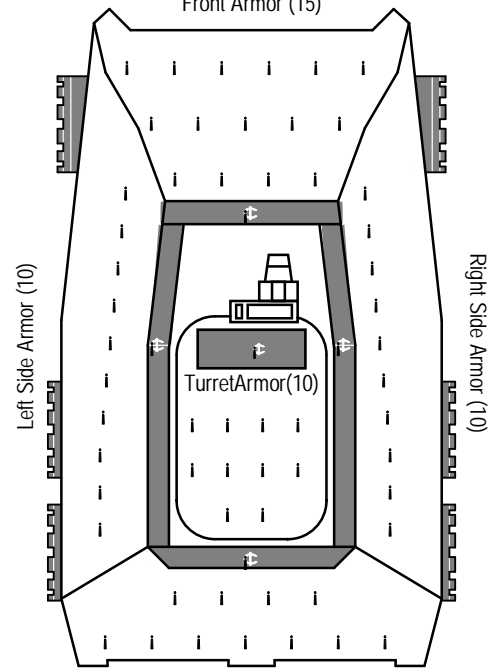

{ | } ~ ®
 × ÈÄÄÌ ÄÄ ÖÄÈÈÄÌ Ä ÖÄÄÌ ÖÄ ÓÈÄÄÖ

Total Armor Pts = 56
 (Standard)

Front Armor (15)

Rear Armor (11)

Type: Kruger Combat Car			Weapons Inventory		
Config: Wheeled		Tons: 10	# Type	Loc Dmg Min S M L	
Technology Base:		Cruising MP:	2 Medium Laser	T 5 - 3 6 9	
Inner Sphere 2600 Level 1		Flank MP:			
		7			
		11			
Crew:					
Gunnery Skill:		Driving Skill:			
Cost, C-Bills: 174.125					
BV: 219		WV: 87 / 87			
Ammo					
Critical Damage					
Wheel Damaged	<input type="checkbox"/>	Engine Hit	<input type="checkbox"/>	50 DAV Fusion Engine	
Axle Destroyed	<input type="checkbox"/>	Turret Locked	<input type="checkbox"/>	1 Crew Members	
Body Inventory					