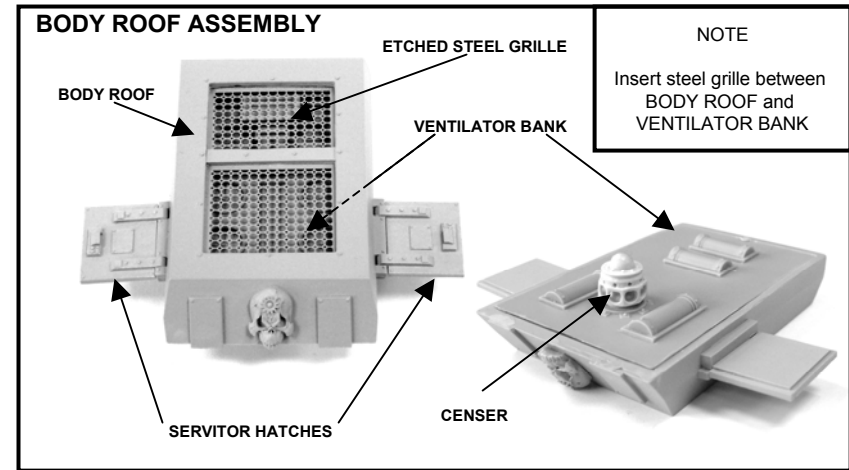

# WOLF CLASS LUCIUS PATTERN WARHOUND TITAN

SHEET 5 OF 6

RECOMMENDED ORDER  
OF ASSEMBLY

FEET  
LEGS  
TORSO  
HEAD  
**WEAPONS**  
DETAILS

Included in the kit are several lengths of rubber cabling. These need to be cut to the required length and positioned between the head and weapons and the body. A cable connector is fitted to the end of each gun cable and one end of each head cable.

NOTE

Insert steel grille between  
BODY ROOF and  
VENTILATOR BANK