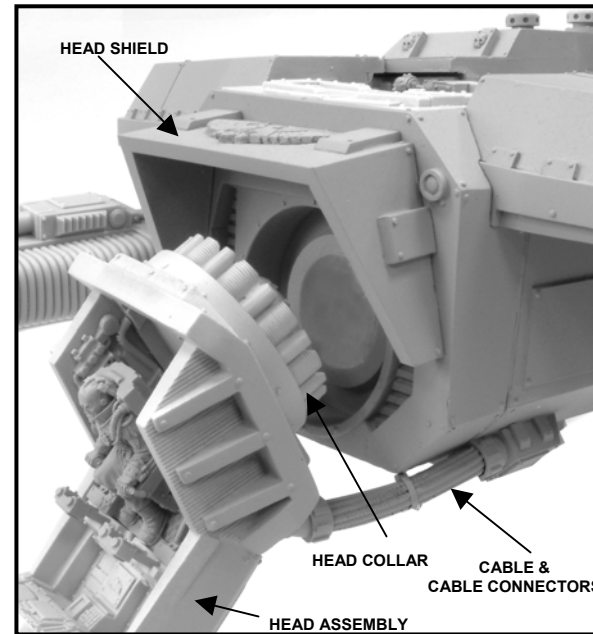

# WOLF CLASS LUCIUS PATTERN WARHOUND TITAN

SHEET 5 OF 6

RECOMMENDED ORDER  
OF ASSEMBLY

FEET  
LEGS  
TORSO  
HEAD  
**WEAPONS**  
DETAILS

Included in the kit are several lengths of rubber cabling. These need to be cut to the required length and positioned between the head and weapons and the body. A cable connector is fitted to the end of each gun cable and one end of each head cable.

NOTE

Insert steel grille between  
BODY ROOF and  
VENTILATOR BANK