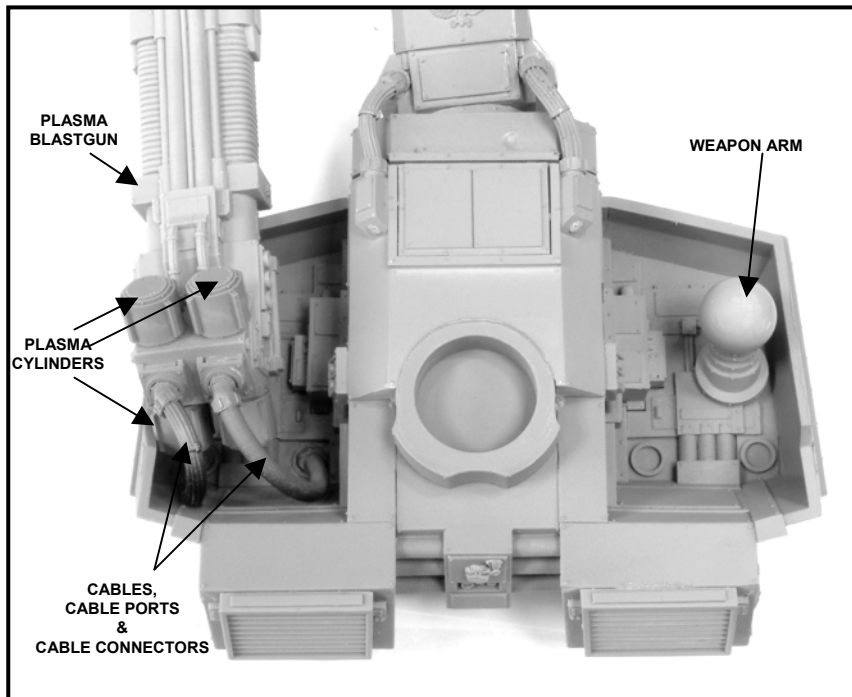

# WOLF CLASS LUCIUS PATTERN WARHOUND TITAN

SHEET 5 OF 6

RECOMMENDED ORDER  
OF ASSEMBLY

FEET  
LEGS  
TORSO  
HEAD  
**WEAPONS**  
DETAILS

Included in the kit are several lengths of rubber cabling. These need to be cut to the required length and positioned between the head and weapons and the body. A cable connector is fitted to the end of each gun cable and one end of each head cable.

NOTE

Insert steel grille between  
BODY ROOF and  
VENTILATOR BANK