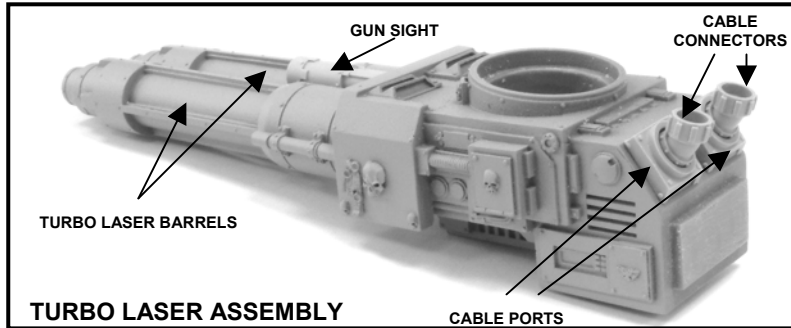

# WOLF CLASS LUCIUS PATTERN WARHOUND TITAN

SHEET 5 OF 6

RECOMMENDED ORDER  
OF ASSEMBLY

FEET  
LEGS  
TORSO  
HEAD  
**WEAPONS**  
DETAILS

Included in the kit are several lengths of rubber cabling. These need to be cut to the required length and positioned between the head and weapons and the body. A cable connector is fitted to the end of each gun cable and one end of each head cable.

NOTE

Insert steel grille between  
BODY ROOF and  
VENTILATOR BANK