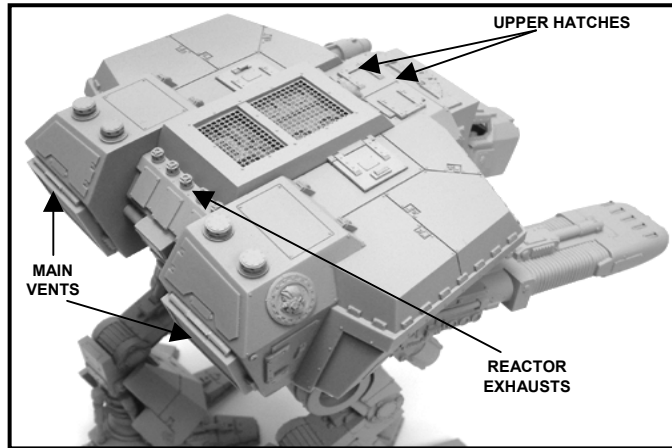

WOLF CLASS LUCIUS PATTERN WARHOUND TITAN

SHEET 6 OF 6

Included in the kit are various symbols & seals.
View the surrounding pictures to see their suggested position
or select a position of your own.
Also included is a sheet of clear plastic which can be cut to the
required shape to produce windows for the head.

RECOMMENDED ORDER
OF ASSEMBLY

FEET
LEGS
TORSO
HEAD
WEAPONS

DETAILS