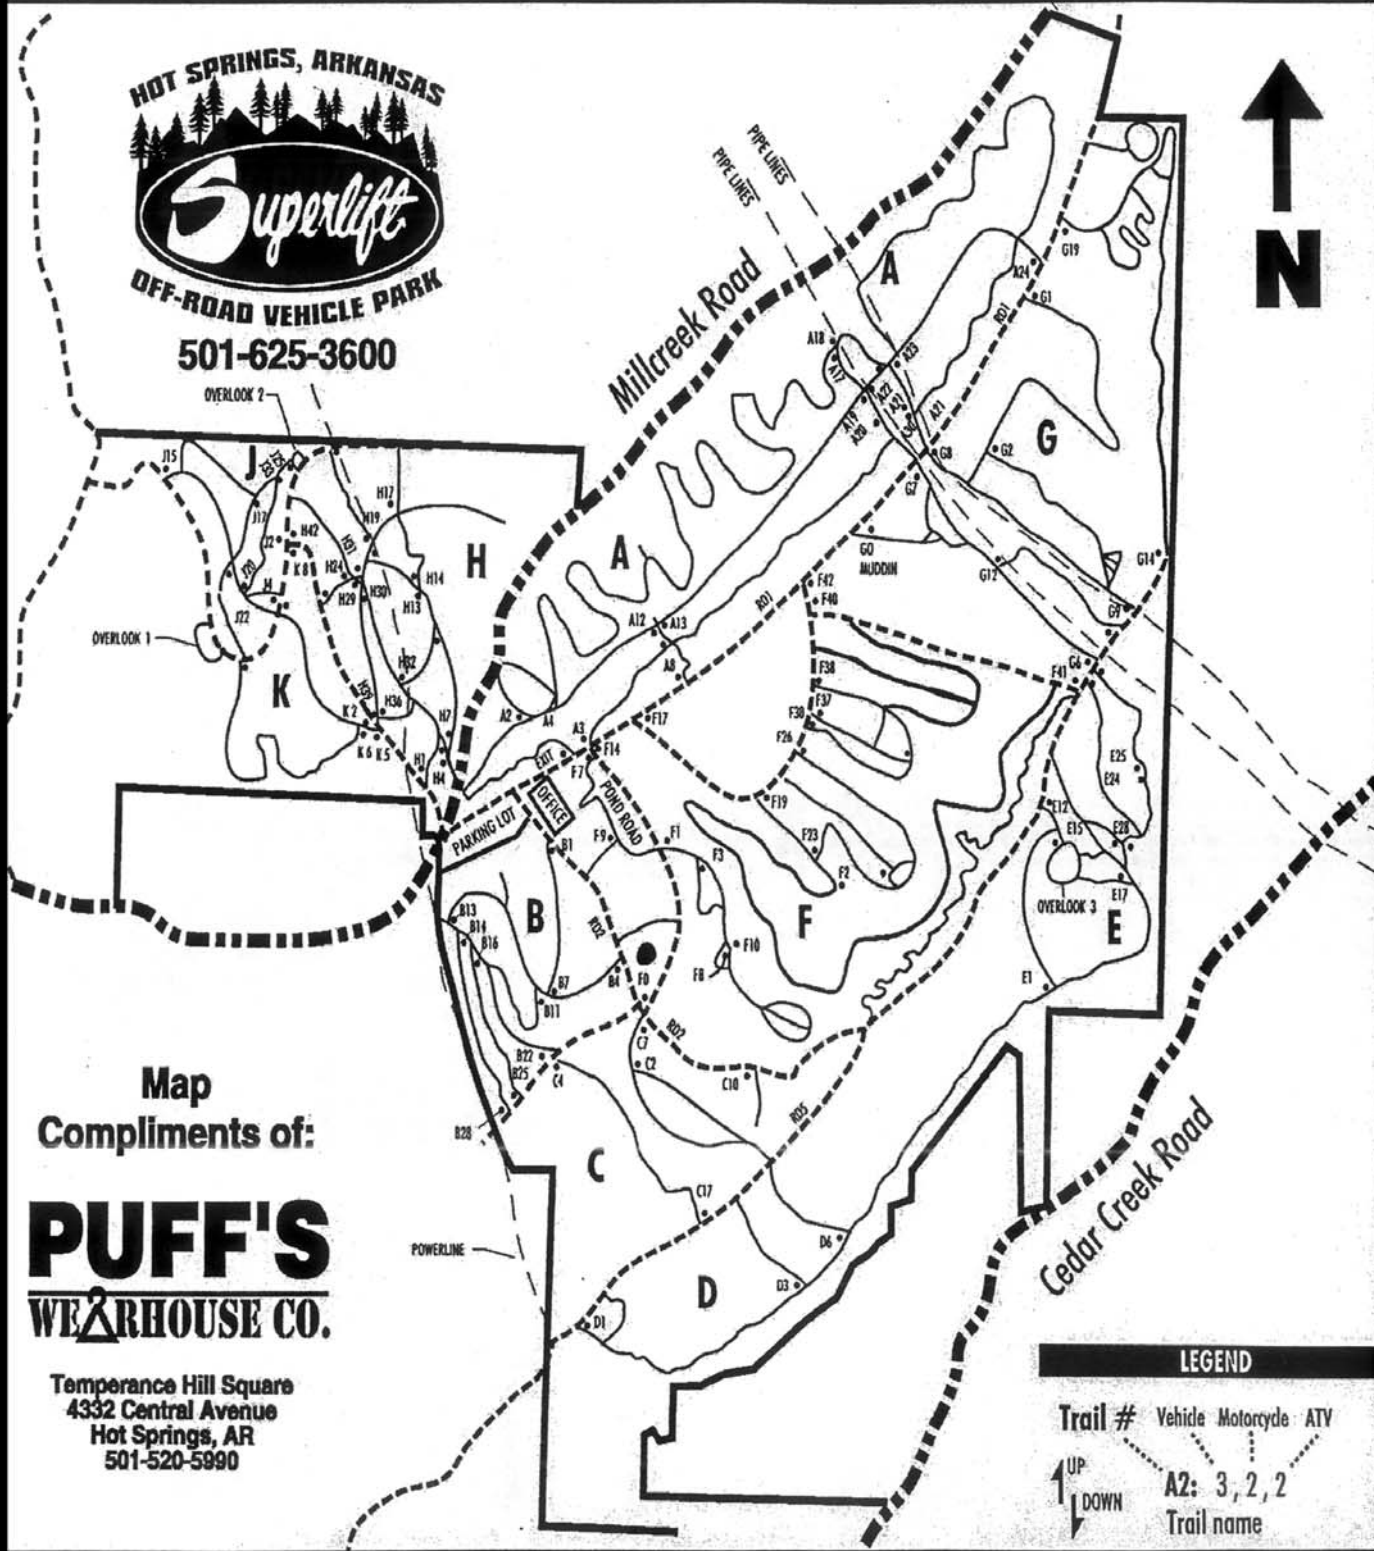

HOT SPRINGS, ARKANSAS

OFF-ROAD VEHICLE PARK
501-625-3600

Map
 Compliments of:
PUFF'S
 WEARHOUSE CO.

Temperance Hill Square
 4332 Central Avenue
 Hot Springs, AR
 501-520-5990

LEGEND

Trail # Vehicle Motorcycle ATV

UP DOWN

A2: 3, 2, 2

Trail name

A	A2: 5, 0, 0 Free Fall	A3: 0, 3, 3 Flat Rock	A4: 3, 3, 3	A8: 2, 2, 2	A12: 1, 1, 1
	A13: 2, 2, 2	A17: 4, 3, 4 Buckhorn N.	A19: 1, 1, 1 The Chute	A18: 3, 3, 3	A20: 4, 5, 0
	A21: 3, 2, 3	A22: 3, 2, 3	A20: 4, 0, 0	A24: 1, 1, 1	A23: 3, 2, 3
	A30: 0, 3, 3				
B	B1:	B4:	B7:	B11:	B13: 2, 1, 2
	B14: 2, 2, 2	B16: 1, 1, 1	B22: 1, 1, 1	B25: 1, 1, 1	B28: 3, 2, 2
C	C2: 5, 0, 0 Big Nasty	C4: 2, 2, 2 Log Road Up	C7: 4, 5, 5 Donnies Hill	C10: 3, 3, 3	C17: 2, 2, 2 Log Road Down
D	D1: 3, 4, 4 Buckhorn South	D3: 3, 3, 3 Bent Pine	D6: 5, 0, 0 Quicksand		
E	E1: 5, 0, 0 Too Easy	E12: 1, 1, 1	E15: 3, 4, 4	E17: 5, 0, 0 Winch Hill	E24: 5, 0, 0 Vertical Challenge
	E25: 5, 0, 0 Warn Hill	E28: 4, 5, 5 Dozer Hill			
F	F0: 1, 1, 1 Pond Road	F1: 1, 1, 1	F3: 2, 2, 2	F7: 3, 3, 3 Dead Mans Gulch	F8: 4, 0, 0
	F9: 4, 5, 5 Bonus Hill	F10: 2, 2, 2	F14: 1, 1, 1 Pond Road	F17: 1, 1, 1 The Loop	F19: 1, 1, 1
	F23: 3, 3, 3 Ravine	F26: 3, 3, 3 Gorge	F30: 4, 0, 0 Can Opener	F38: 4, 0, 4 Slammer	F40: 1, 1, 1 Trail in the Trees
	F41: 1, 1, 1 Trail in the Trees	F42: 1, 1, 1 The Loop			
G	G1: 4, 0, 5 Gregs Revenge	G2: 4, 0, 5 Four Fingers	G6: 2, 2, 2 Pipe Line West	G7: 2, 2, 2 Pipe Line West	G8: 2, 1, 1 Pipe Line East
	G9: 1, 1, 1 Pipe Line East	G12: 4, 4, 4 Gregs Rocks	G14: 3, 2, 2 Buckhorn East	G19: 3, 3, 3 Buckhorn East	
H	H1: 2, 2, 2	H4: 1, 1, 1	H7: 2, 2, 2	H13: 4, 3, 3 Rock & A Hard Spot	H14: 3, 2, 2 Dog Leg
	H16: 3, 3, 3 Trail Through The Trees	H17: 3, 3, 3 Power Line	H19: 4, 4, 4 Windshield Hill	H24: 3, 3, 3	H29: 1, 1, 1
	H30: 1, 1, 1	H31: 1, 1, 1	H32: 2, 2, 2	H36: 2, 2, 2	H39: 1, 1, 1
	H42: 2, 2, 2				
J	J2:	J4:	J15:	J17: 3, 4, 3 Hawk Hill	J20: 3, 4, 4 Junk Yard
	J22: 3, 3, 3 Arch Pass	J33:			
K	K2: 2, 2, 2	K5: 2, 2, 2	K6: 3, 4, 4 Red Oak	K1: 1, 0, 0	