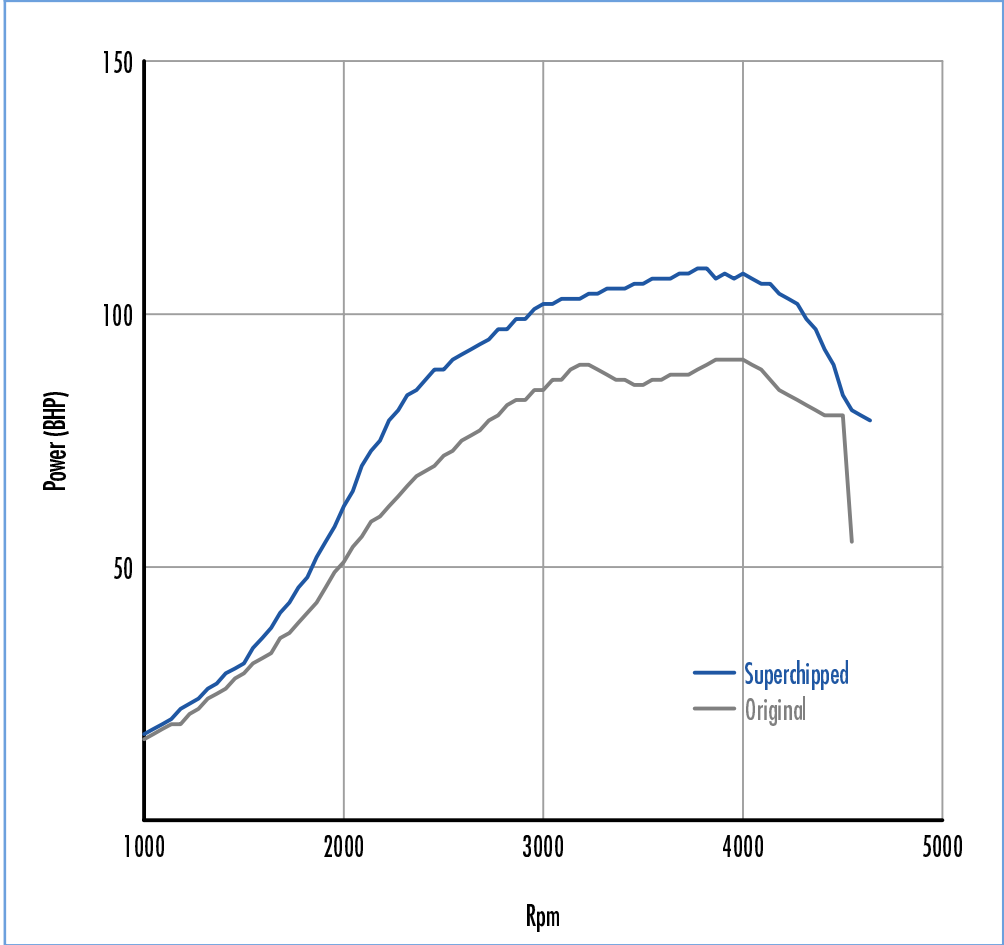

Power **20 BHP increase @ 3437 Rpm**

Superchipped Max 109 BHP @ 3804 Rpm
Original Max 91 BHP @ 3987 Rpm

Torque **55 Nm increase @ 2291 Rpm**

Superchipped Max 260 Nm @ 2291 Rpm
Original Max 208 Nm @ 2795 Rpm