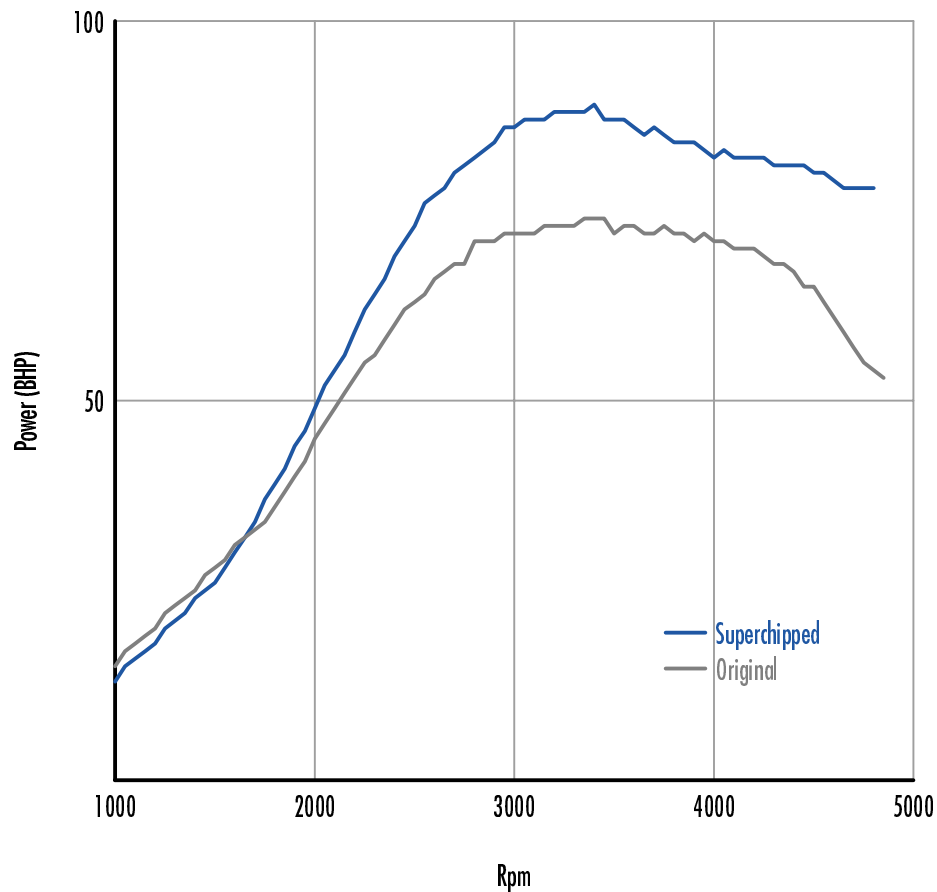

**Power**

**18 BHP increase @ 4550 Rpm**

Superchipped Max 89 BHP @ 3350 Rpm

Original Max 74 BHP @ 3400 Rpm

**Torque**

**35 Nm increase @ 3000 Rpm**

Superchipped Max 215 Nm @ 2500 Rpm

Original Max 183 Nm @ 2400 Rpm