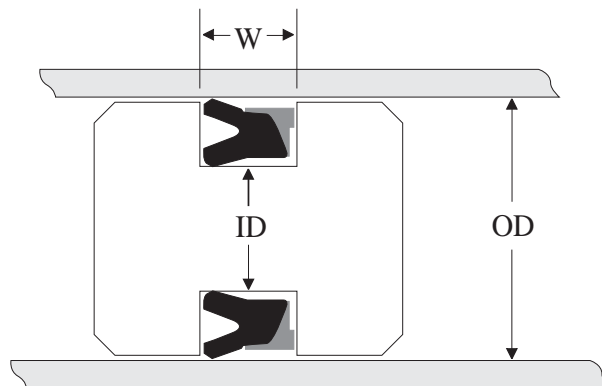

### Styles

**MPU**

Piston Seal: Urethane  
 Temperature: -65 to +220° F  
 Pressure: 0 to 5,000 PSI

ID	OD	HT	MPU
15.0	25.0	8.2	\$ 4.88
17.0	25.0	5.7	5.16
20.0	30.0	8.0	5.38
21.0	37.0	11.8	6.00
24.0	32.0	5.7	5.16
25.0	35.0	7.3	5.61
30.0	40.0	7.3	5.61
30.0	40.0	10.0	5.61
32.0	24.0	5.7	5.16
35.0	45.0	6.0	7.47
35.0	45.0	7.0	4.45
40.0	50.0	6.0	7.20
40.0	50.0	7.3	7.80
45.0	60.0	10.0	6.94
45.0	55.0	6.0	8.28
45.0	55.0	7.3	7.80
48.0	63.0	11.4	6.94
50.0	60.0	7.0	8.30
50.0	65.0	10.0	11.44
50.0	70.0	12.0	12.50
53.0	63.0	7.3	6.72
53.0	63.0	11.8	6.72
53.0	63.0	12.0	11.81
55.0	70.0	9.0	12.72
55.0	70.0	10.0	8.72
57.0	73.0	10.0	11.94
60.0	70.0	6.0	10.84
60.0	80.0	12.0	14.00
61.0	71.0	6.0	12.50
62.0	78.0	10.0	10.88
65.0	75.0	6.0	12.50
65.0	80.0	9.0	14.00
65.0	80.0	11.4	13.16
67.0	75.0	8.8	6.38
70.0	80.0	6.0	12.50
70.0	80.0	6.8	8.50
70.0	90.0	12.0	29.33
75.0	90.0	9.0	15.28
80.0	90.0	6.0	17.18
80.0	100.0	12.0	21.40
85.0	100.0	9.0	19.22
85.0	100.0	11.4	12.55
85.0	105.0	15.0	23.78
90.0	100.0	6.8	11.16
100.0	110.0	8.0	24.00
105.0	125.0	14.5	26.61
130.0	150.0	14.5	31.77
140.0	150.0	13.6	24.55
140.0	160.0	18.2	33.66
180.0	200.0	14.5	42.11

## Ordering Information

**Part Number:** Prefix - OD

**Example:** MHP26 - 045

Sizes and styles are in stock where prices are shown.

These seals require a two piece piston.