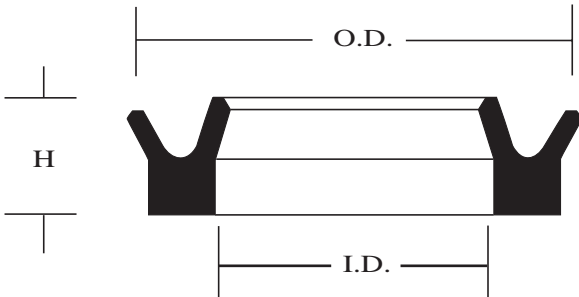

## Ordering Information

**Part Number:** Prefix - ID X OD X HT  
**Example:** MPU - 35 X 45 X 6.0

Sizes are in stock where prices are shown.

### Styles

**MPU**

Piston Seal: Urethane  
 Temperature: -65 to +220° F  
 Pressure: 0 to 5,000 PSI

ID	OD	HT	MPU
15.0	25.0	8.2	\$ 4.88
17.0	25.0	5.7	5.16
20.0	30.0	8.0	5.38
21.0	37.0	11.8	6.00
24.0	32.0	5.7	5.16
25.0	35.0	7.3	5.61
30.0	40.0	7.3	5.61
30.0	40.0	10.0	5.61
32.0	24.0	5.7	5.16
35.0	45.0	6.0	7.47
35.0	45.0	7.0	4.45
40.0	50.0	6.0	7.20
40.0	50.0	7.3	7.80
45.0	60.0	10.0	6.94
45.0	55.0	6.0	8.28
45.0	55.0	7.3	7.80
48.0	63.0	11.4	6.94
50.0	60.0	7.0	8.30
50.0	65.0	10.0	11.44
50.0	70.0	12.0	12.50
53.0	63.0	7.3	6.72
53.0	63.0	11.8	6.72
53.0	63.0	12.0	11.81
55.0	70.0	9.0	12.72
55.0	70.0	10.0	8.72
57.0	73.0	10.0	11.94
60.0	70.0	6.0	10.84
60.0	80.0	12.0	14.00
61.0	71.0	6.0	12.50
62.0	78.0	10.0	10.88
65.0	75.0	6.0	12.50
65.0	80.0	9.0	14.00
65.0	80.0	11.4	13.16
67.0	75.0	8.8	6.38
70.0	80.0	6.0	12.50
70.0	80.0	6.8	8.50
70.0	90.0	12.0	29.33
75.0	90.0	9.0	15.28
80.0	90.0	6.0	17.18
80.0	100.0	12.0	21.40
85.0	100.0	9.0	19.22
85.0	100.0	11.4	12.55
85.0	105.0	15.0	23.78
90.0	100.0	6.8	11.16
100.0	110.0	8.0	24.00
105.0	125.0	14.5	26.61
130.0	150.0	14.5	31.77
140.0	150.0	13.6	24.55
140.0	160.0	18.2	33.66
180.0	200.0	14.5	42.11